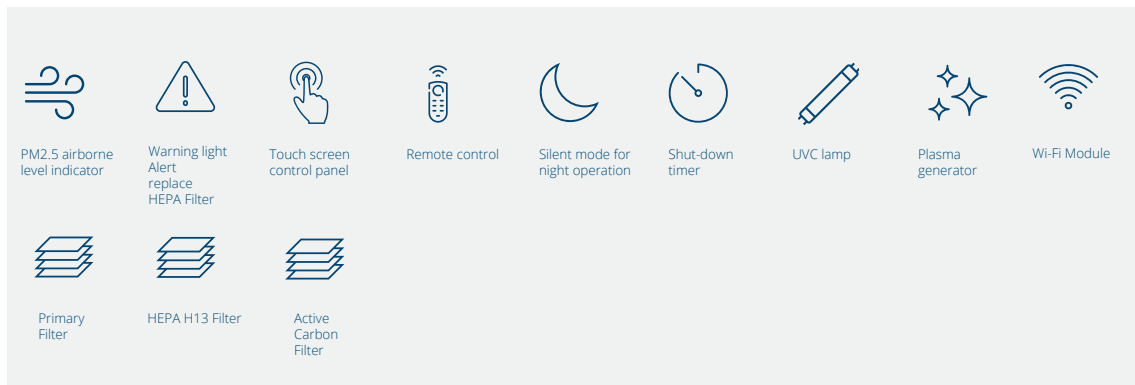

E·puro EP1200 - Air purifier

Ideal for areas up to **150 m²** in commercial environments such as offices or shopping centres, professional environments such as doctors' surgeries, dentists' surgeries, waiting rooms, public environments such as schools, meeting rooms, bars or restaurants.

Availability
operating lease

**INTESA SANPAOLO
FORVALUE**